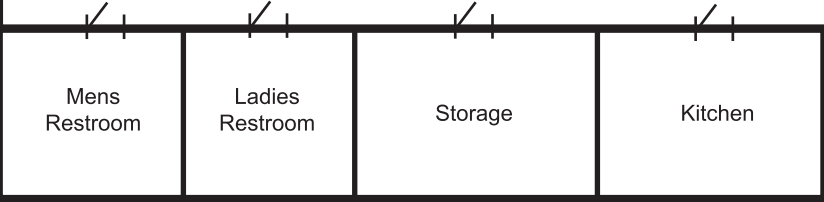

Baker County Fairgrounds Building

Length 192'
Width 58' 6"
Over 11,000

Entrance
Doors 6'

Elec.
&
Storage

Garage
Doors 12'

Garage
Doors 12'

Stage
24'x24'

Mens
Restroom

Ladies
Restroom

Storage

Kitchen

Entrance
Doors 6'